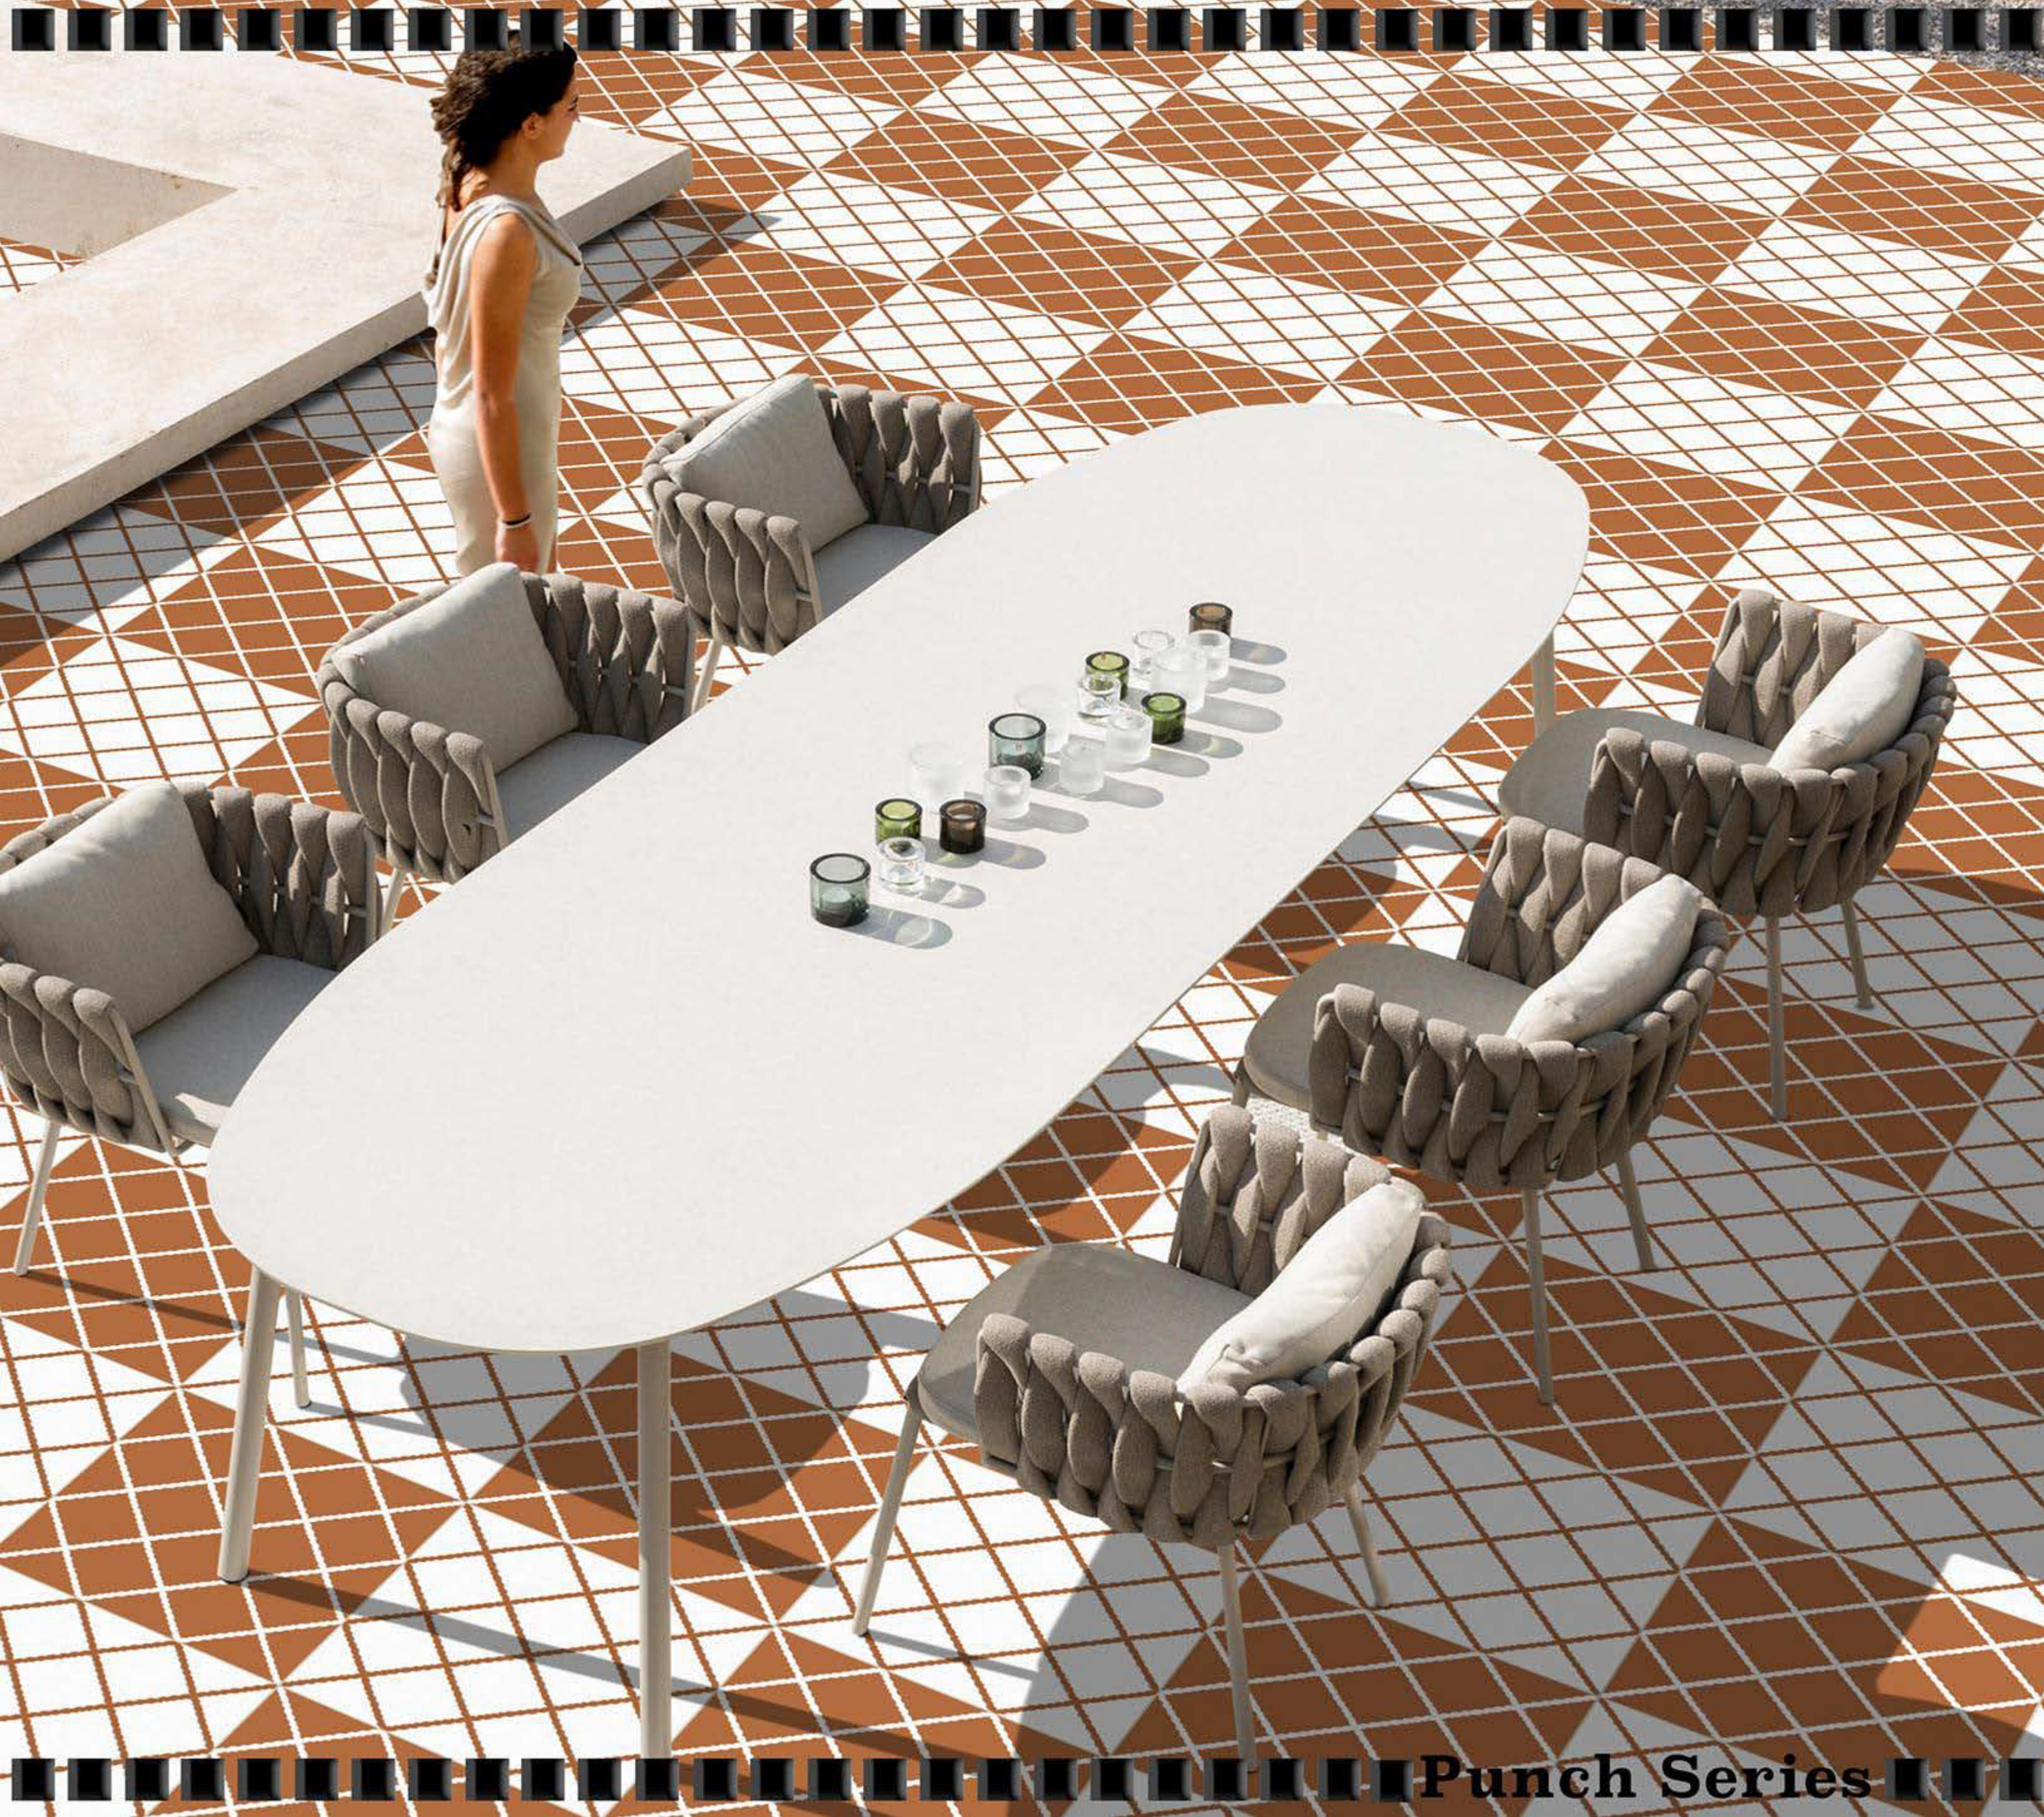

**Punch Series**

**300 x 300**  
Heavy Duty Parking Tiles

**mm**

**11023**

**Punch Series**

Punch Series

**300 x 300**  
Heavy Duty Parking Tiles

**mm**